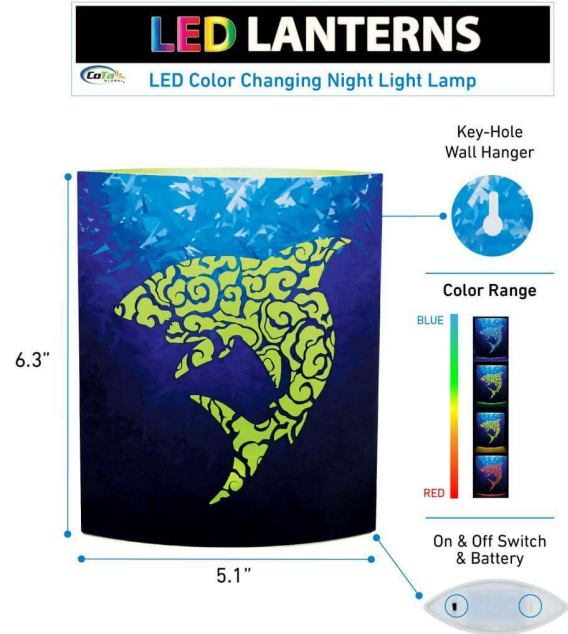

# LED Lanterns

\$8.00

Butterfly

Shark

T. Rex

Sea Turtle

## Night Lights

Approx. 5" x 5" x 2"

**\$12.00**

Ammonite

Butterfly

Shark