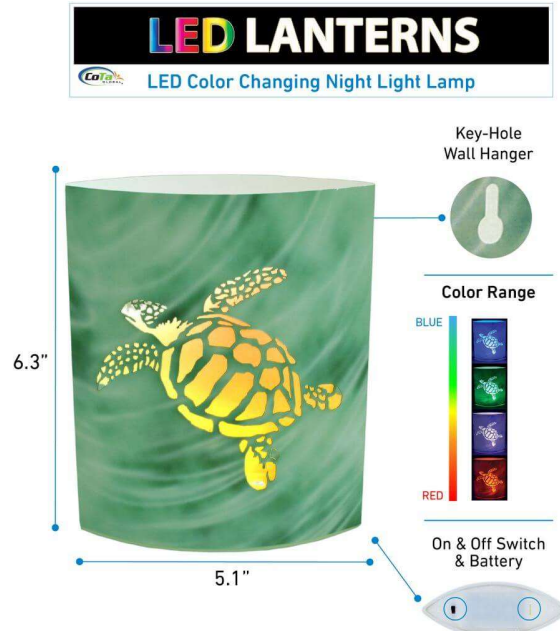

# LED Lanterns

\$8.00

Butterfly

Shark

T. Rex

Sea Turtle

## Night Lights

Approx. 5" x 5" x 2"

**\$12.00**

Ammonite

Butterfly

Shark