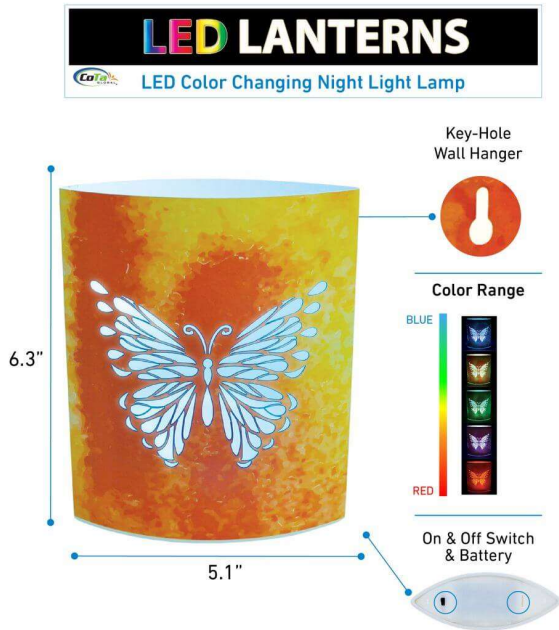

# LED Lanterns

\$8.00

Butterfly

Shark

T. Rex

Sea Turtle

## Night Lights

Approx. 5" x 5" x 2"

**\$12.00**

Ammonite

Butterfly

Shark