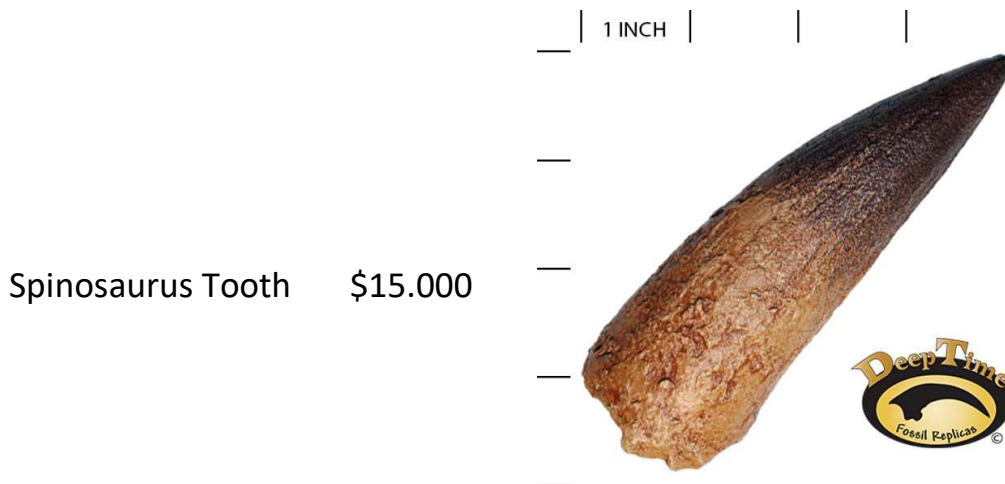

Fossil Replicas

- Museum grade replicas of the original fossil cast in quality polyresin and hand painted.
- Comes with information card

Tyrannosaurus Rex Hand Claw \$15.00

Tyrannosaurus Rex Maxillary Tooth \$15.00

Small Megalodon Tooth \$15.00

Velociraptor Killing Claw \$10.00

Spinosaurus Tooth \$15.000