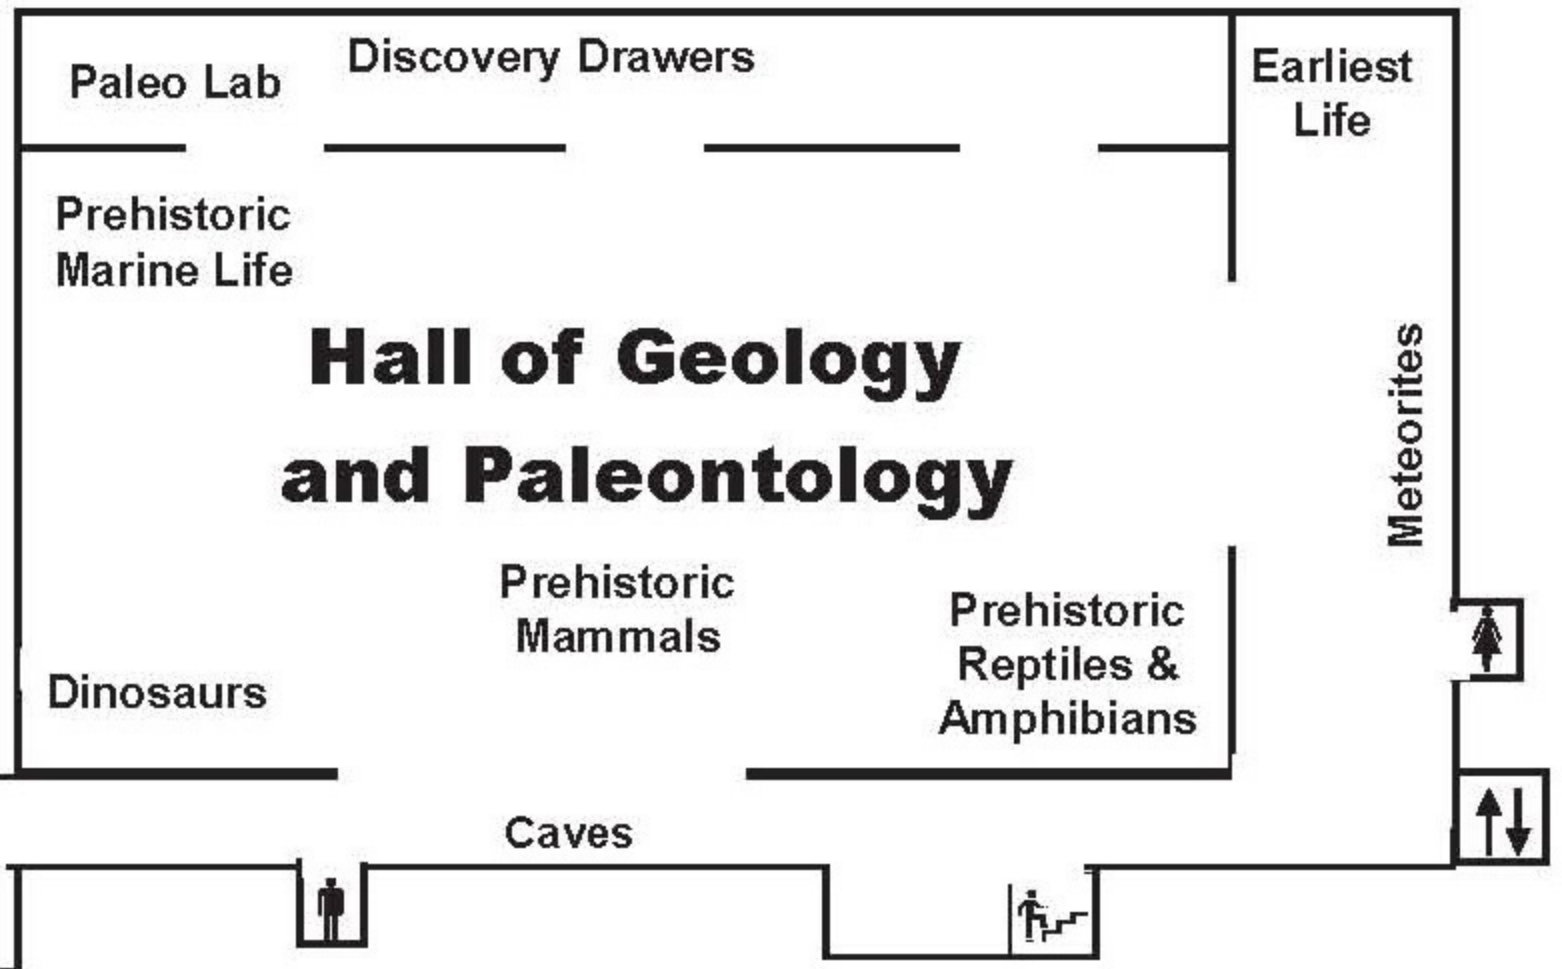

Texas
Memorial Museum

THE UNIVERSITY OF TEXAS AT AUSTIN

Exhibit Map

Key:

-  Unisex restroom
-  Men's restroom
-  Women's restroom
-  Elevator
-  Stairs
-  Wheelchair and stroller entrance

First Floor

Second Floor (Main Entrance)