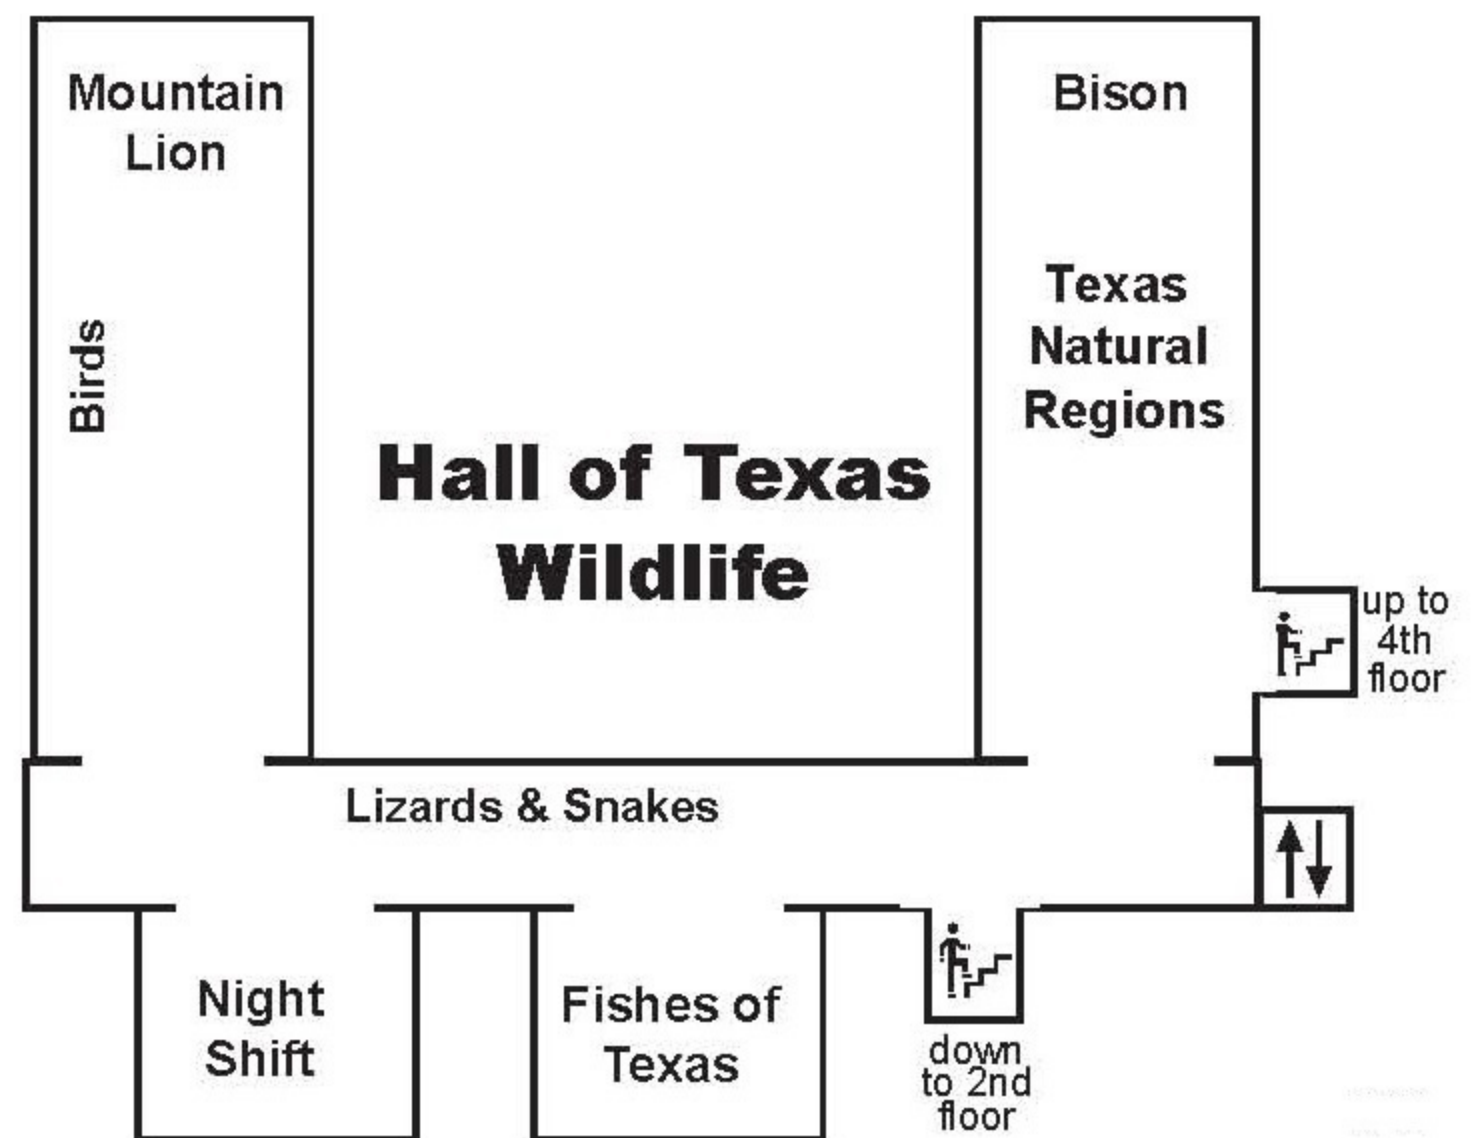

Third Floor