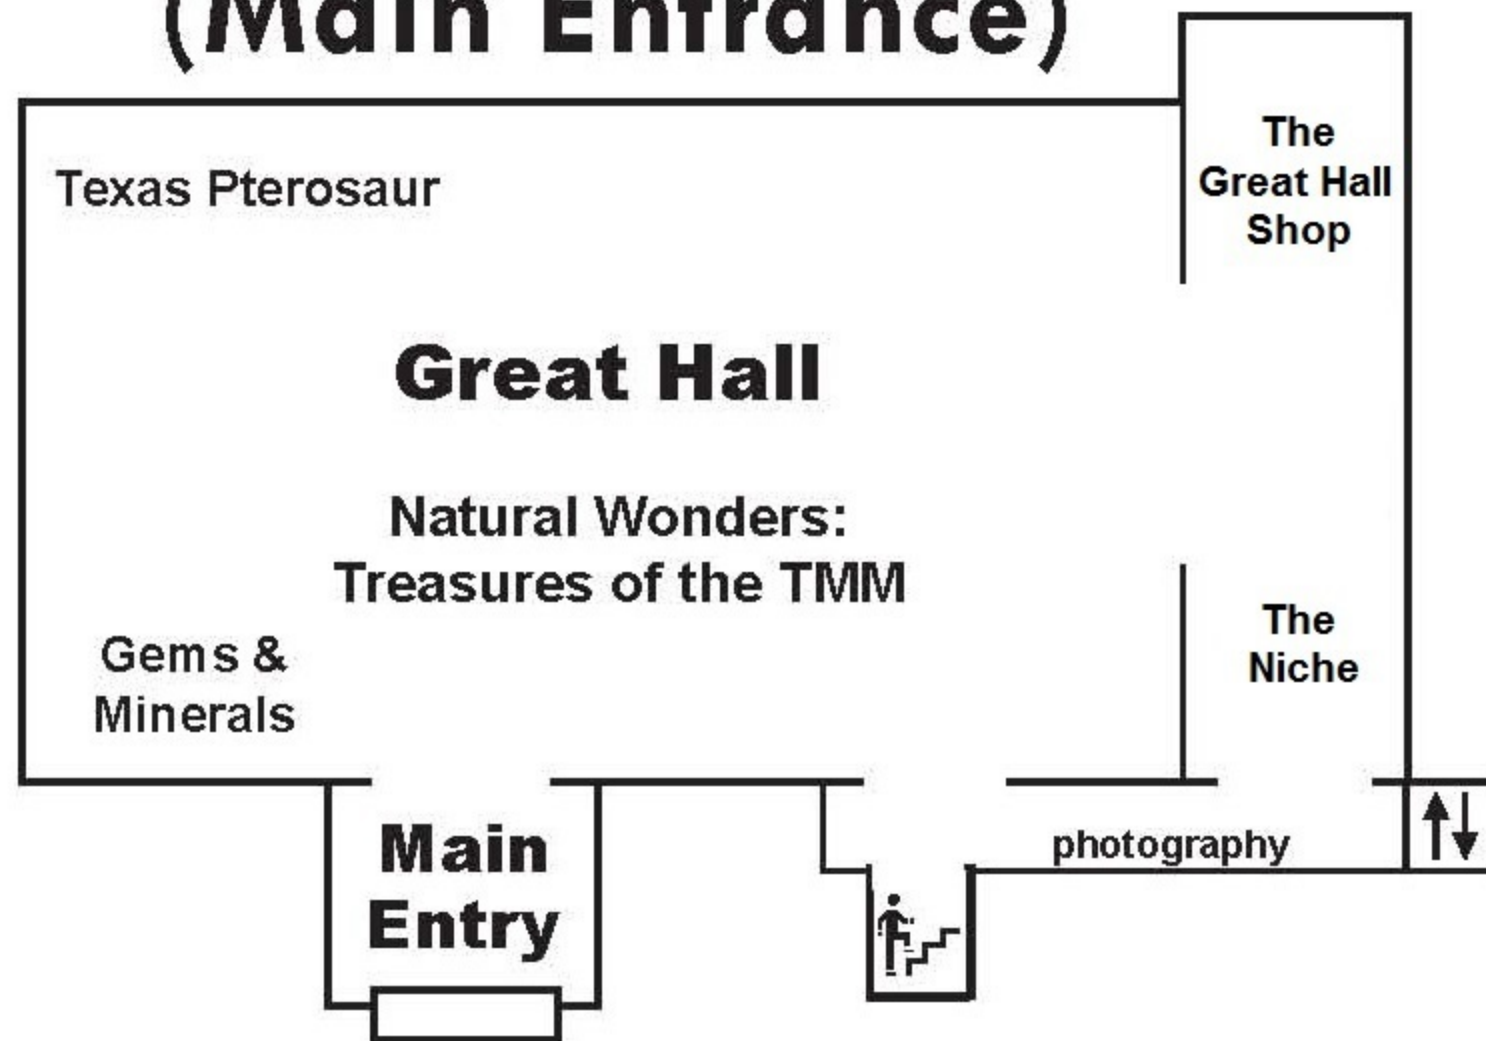

Texas
Memorial Museum

THE UNIVERSITY OF TEXAS AT AUSTIN

Exhibit Map

Key:

-  Unisex restroom
-  Men's restroom
-  Women's restroom
-  Elevator
-  Stairs
-  Wheelchair and stroller entrance

First Floor

Second Floor (Main Entrance)

Third Floor

Fourth Floor