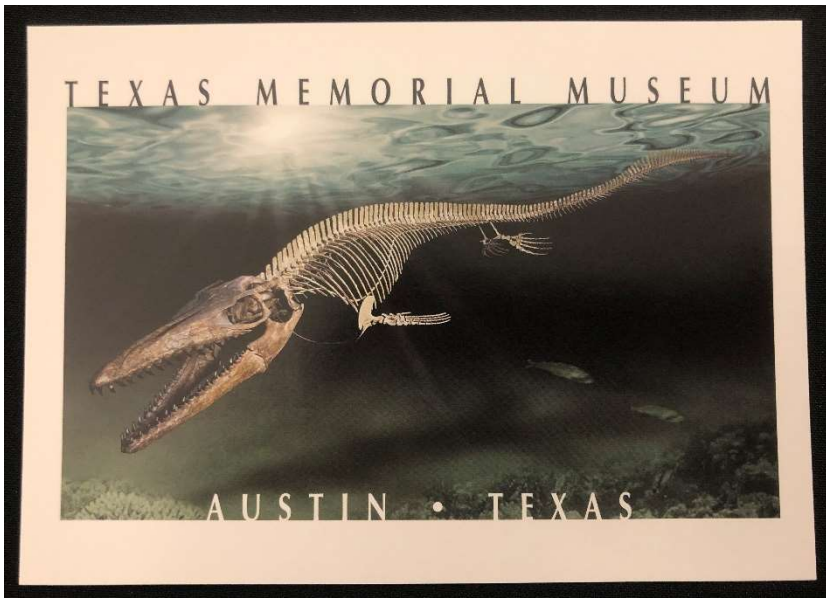

Metal Magnet \$5.00

Lapel Pin \$5.00

Iron-on Patch \$4.00

Metal Keychain \$5.00

Vintage Magnet \$3.00

Post Cards \$1.00

Mosasaur

Smilodon

Vintage TMM

Quetzalcoatlus