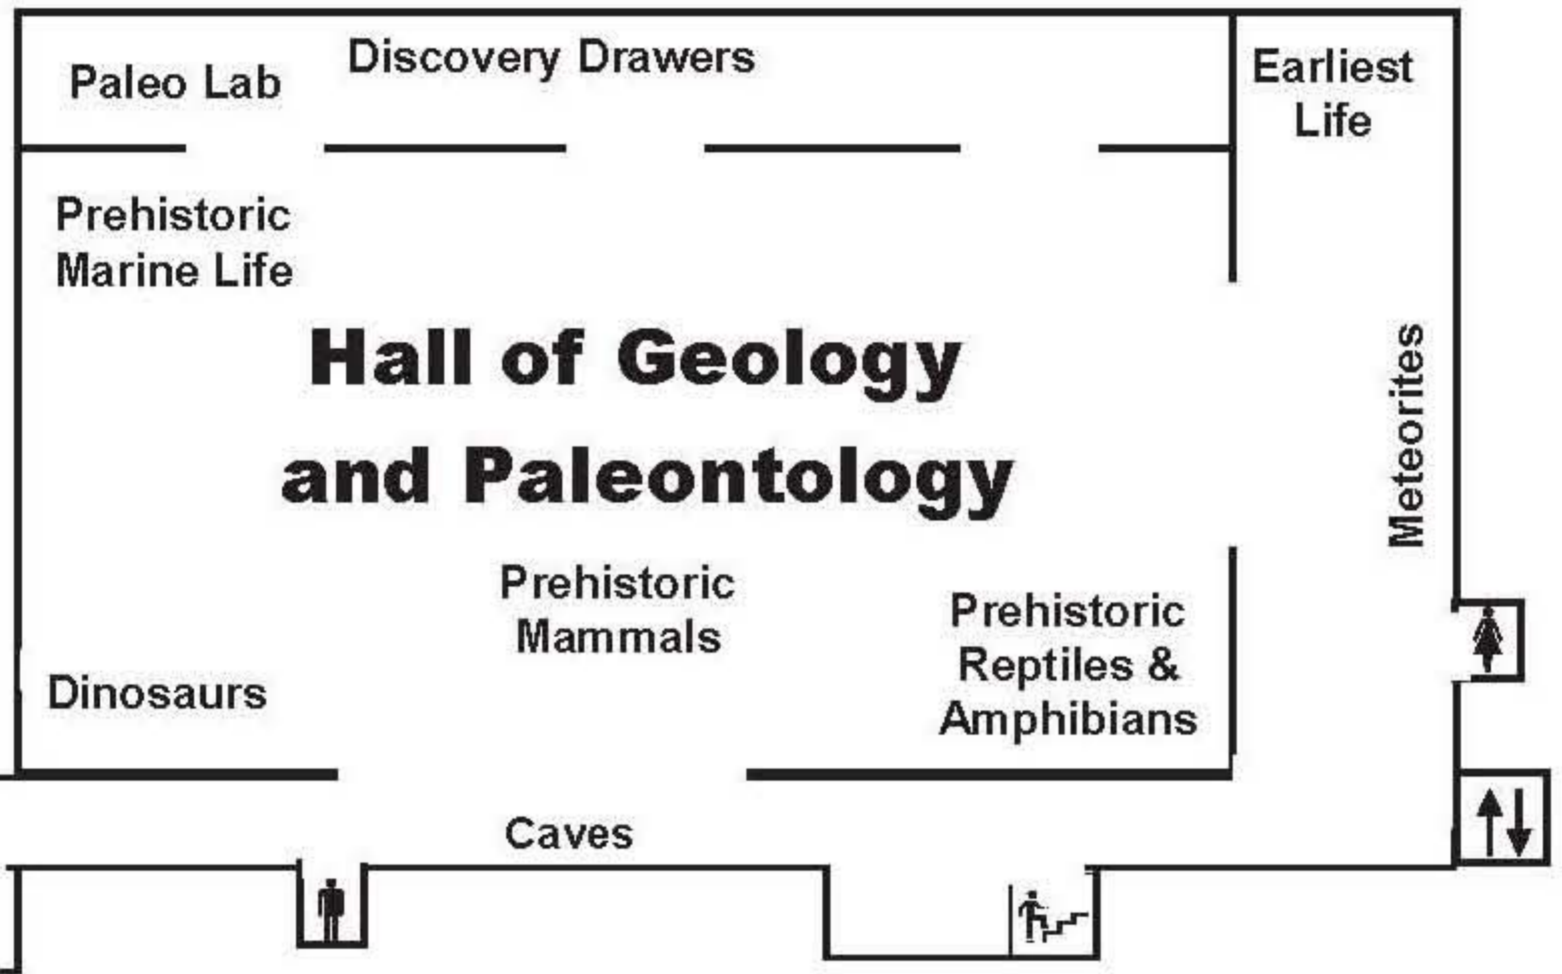

Texas Memorial Museum

THE UNIVERSITY OF TEXAS AT AUSTIN

Exhibit Map

Key:

-  Unisex restroom
-  Men's restroom
-  Women's restroom
-  Elevator
-  Stairs
-  Wheelchair and stroller entrance

First Floor

Second Floor (Main Entrance)