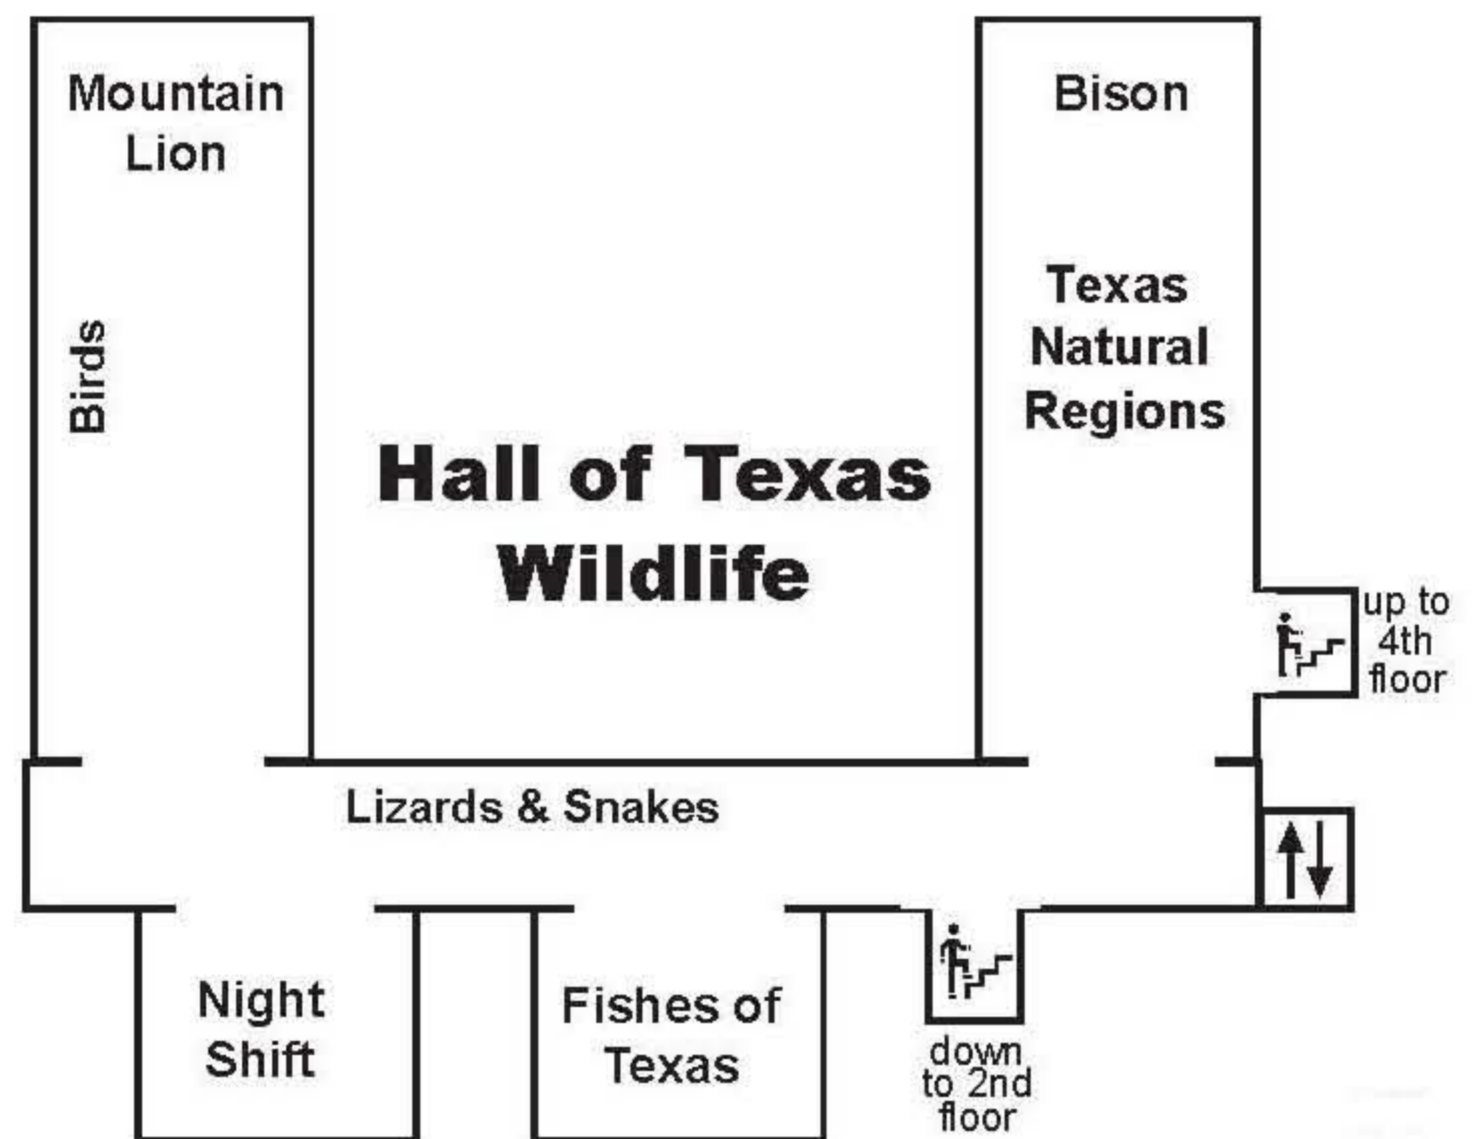

Third Floor