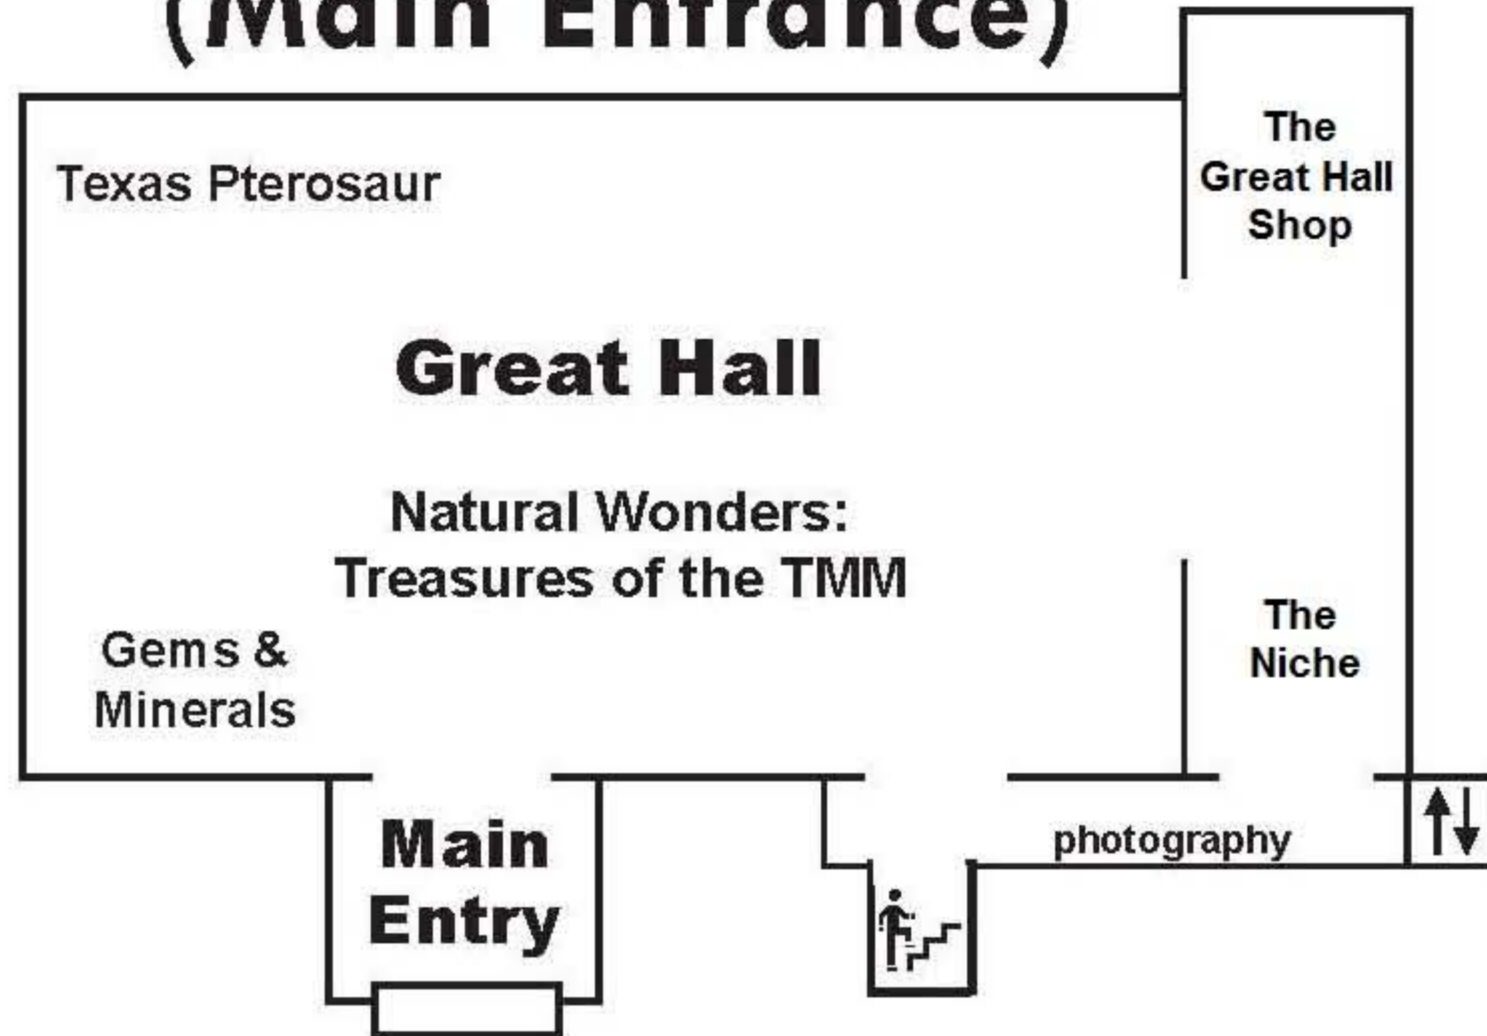

Texas Memorial Museum

THE UNIVERSITY OF TEXAS AT AUSTIN

Exhibit Map

Key:

-  Unisex restroom
-  Men's restroom
-  Women's restroom
-  Elevator
-  Stairs
-  Wheelchair and stroller entrance

First Floor

Second Floor (Main Entrance)

Third Floor

Fourth Floor